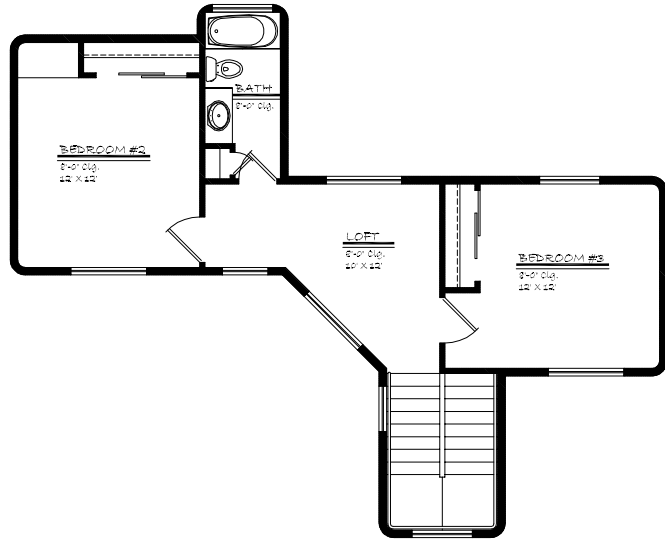

“RachelMatthewHomes”
By Steve Nakamura

La Dalia 2470 SQ. FT.