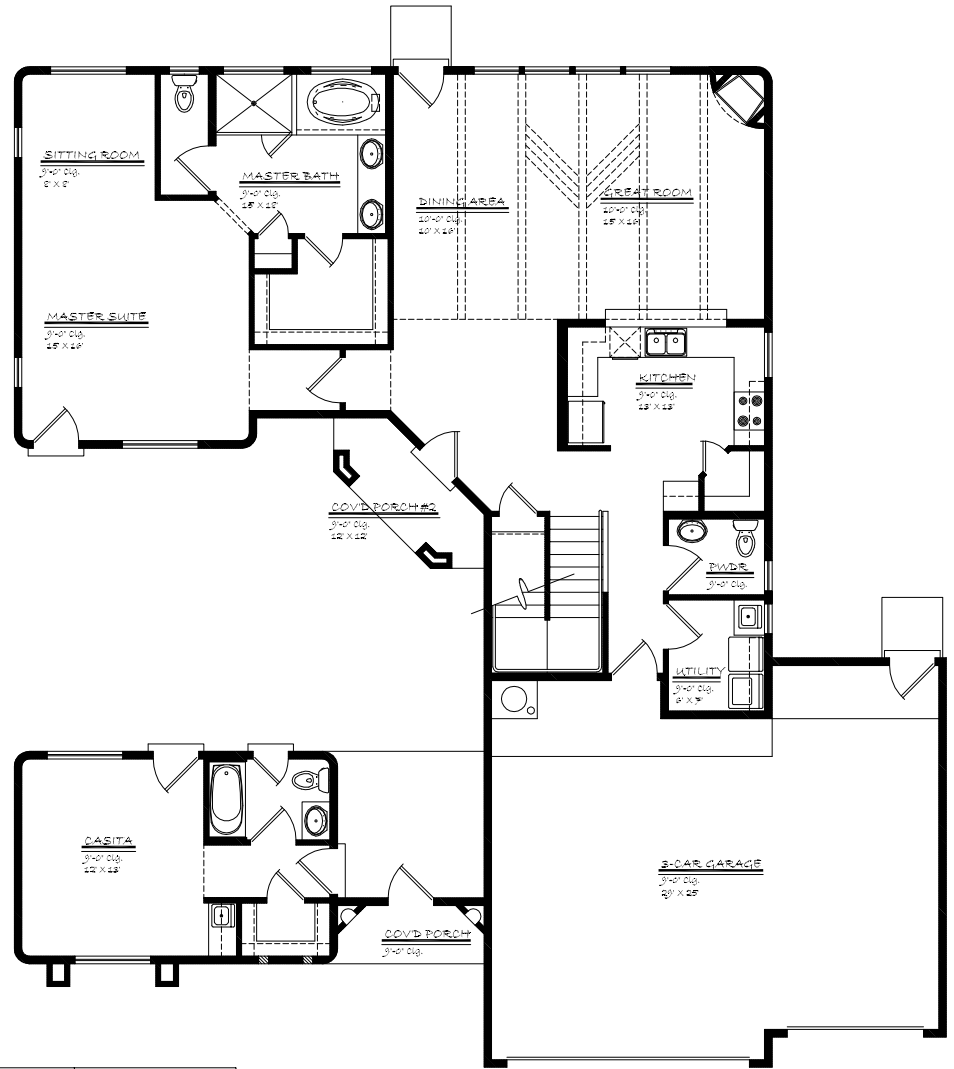

“RachelMatthewHomes”
By Steve Nakamura

La Dalia 2470 SQ. FT.