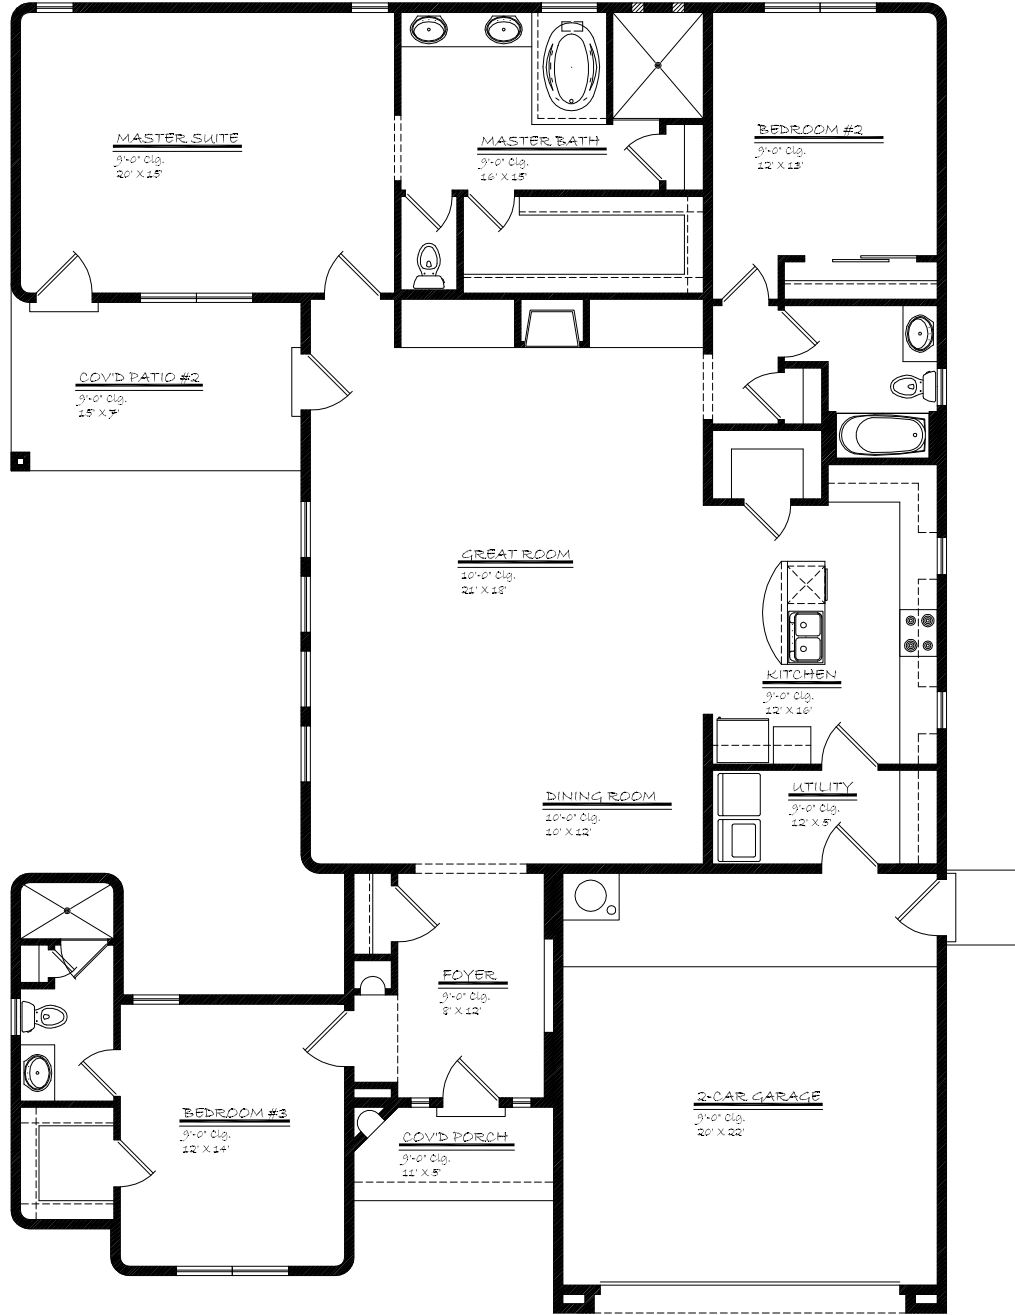

"RachelMatthewHomes"

By Steve Nakamura

La Azucena 2295 SQ. FT.