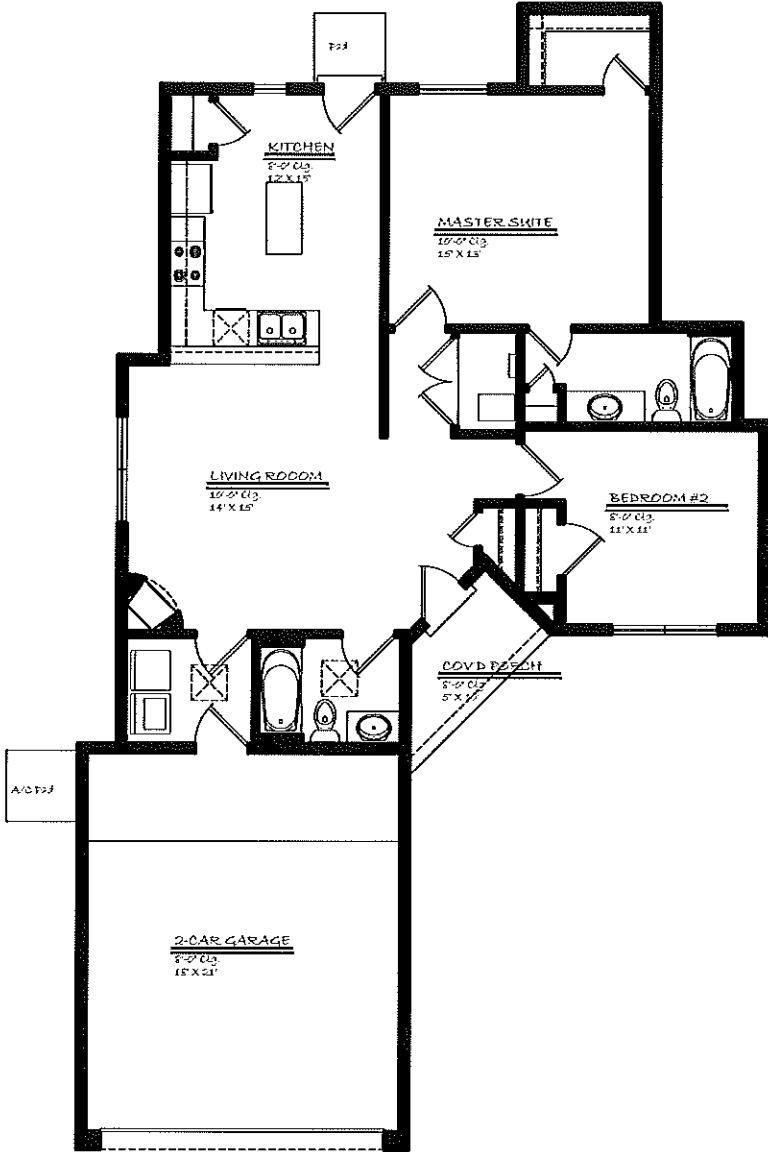

Rachel Matthew Homes
by Steve Nakamura

Zara 1137 SQ. FT.
 2 Bedrooms, 2 Bathrooms, 2 Car Garage