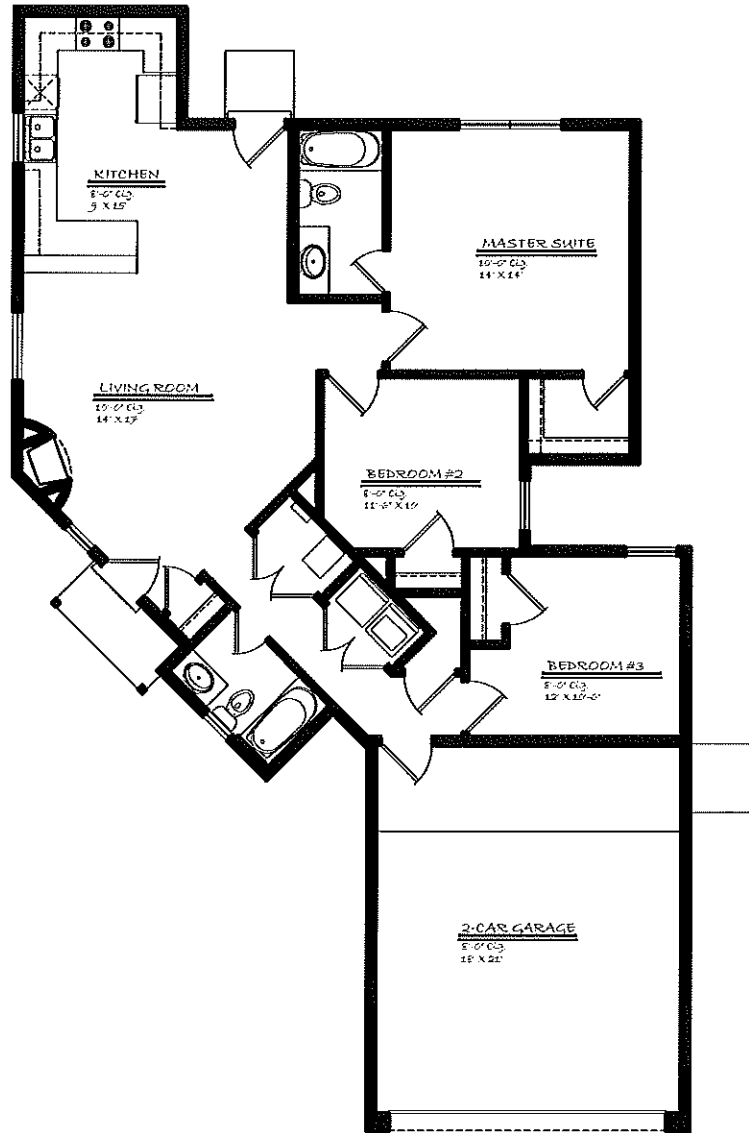

Rachel Matthew Homes  
by Steve Nakamura

ROSA 1278 SQ. FT.  
3 Bedrooms, 2 Bathrooms, 2 Car Garage