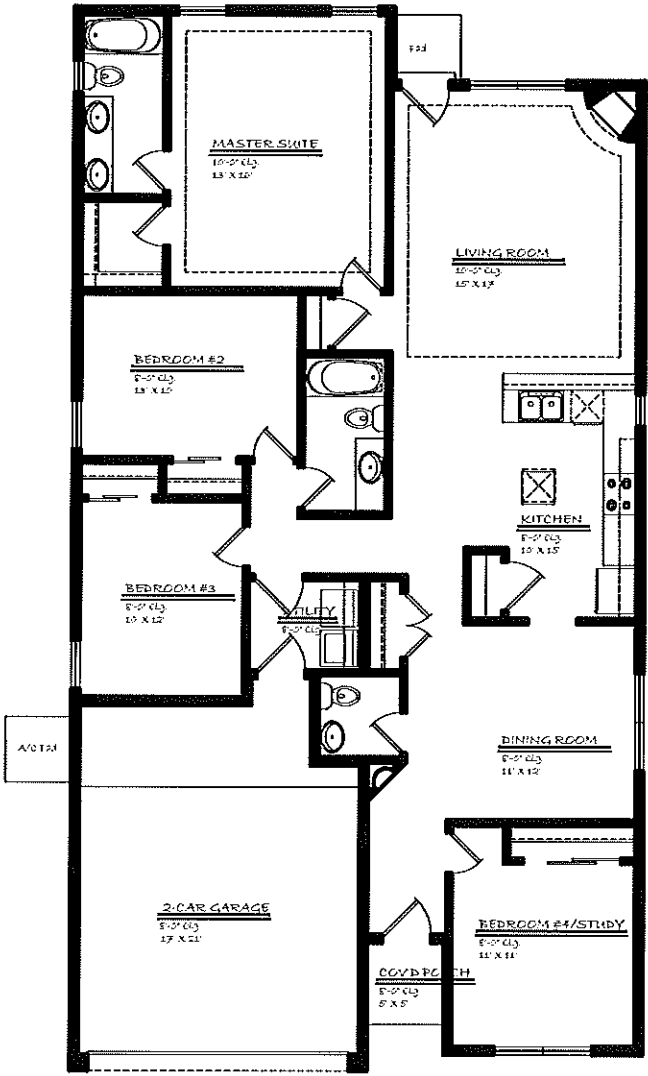

# Rachel Matthew Homes

by Steve Nakamura

Plumeria 1764 SQ. FT.  
4 Bedrooms (\*Study), 2.5 Bathrooms, 2 Car Garage