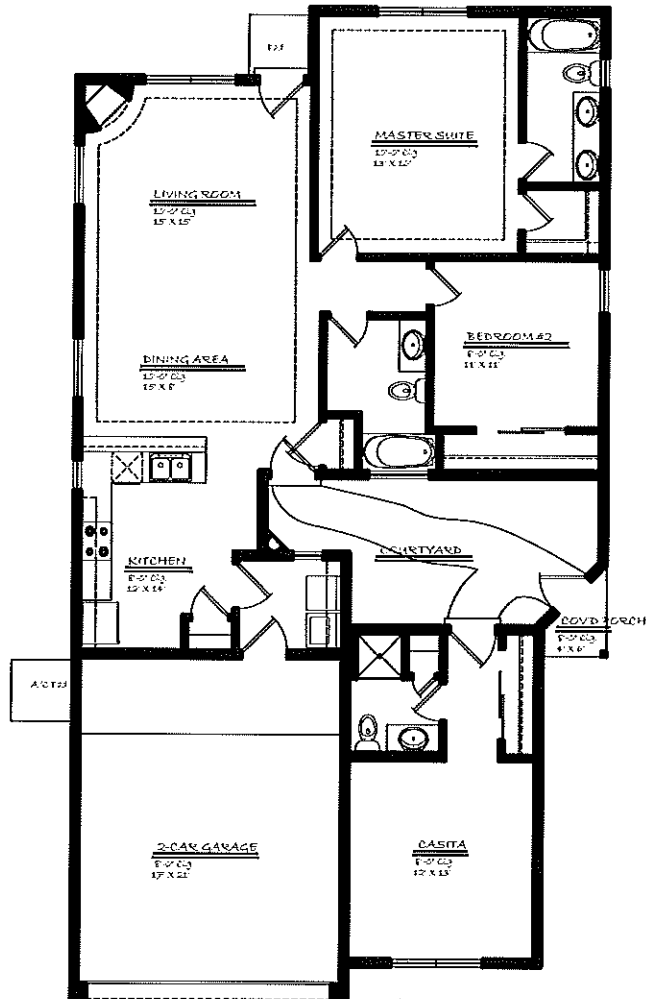

Rachel Matthew Homes  
by Steve Nakamura

*Lila* 1491 SQ. FT.  
3 Bedrooms (\*Casita), 2.75 Bathrooms, 2 Car Garage