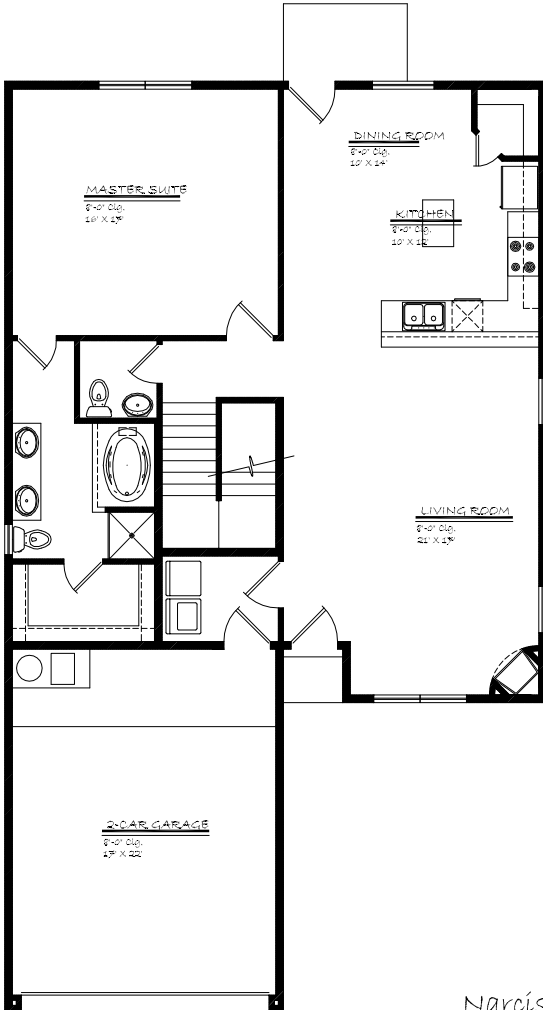

**“RachelMatthewHomes”**  
By Steve Nakamura

Narcisco 2109 SQ. FT.

[www.rachelmatthewhomes.com](http://www.rachelmatthewhomes.com)