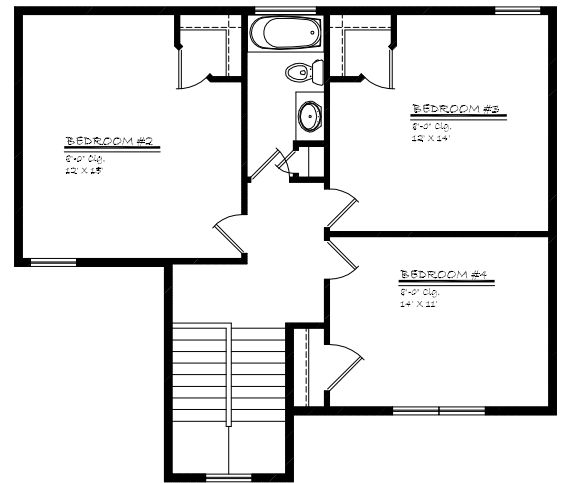

**“RachelMatthewHomes”**  
By Steve Nakamura

Narcisco 2109 SQ. FT.

[www.rachelmatthewhomes.com](http://www.rachelmatthewhomes.com)