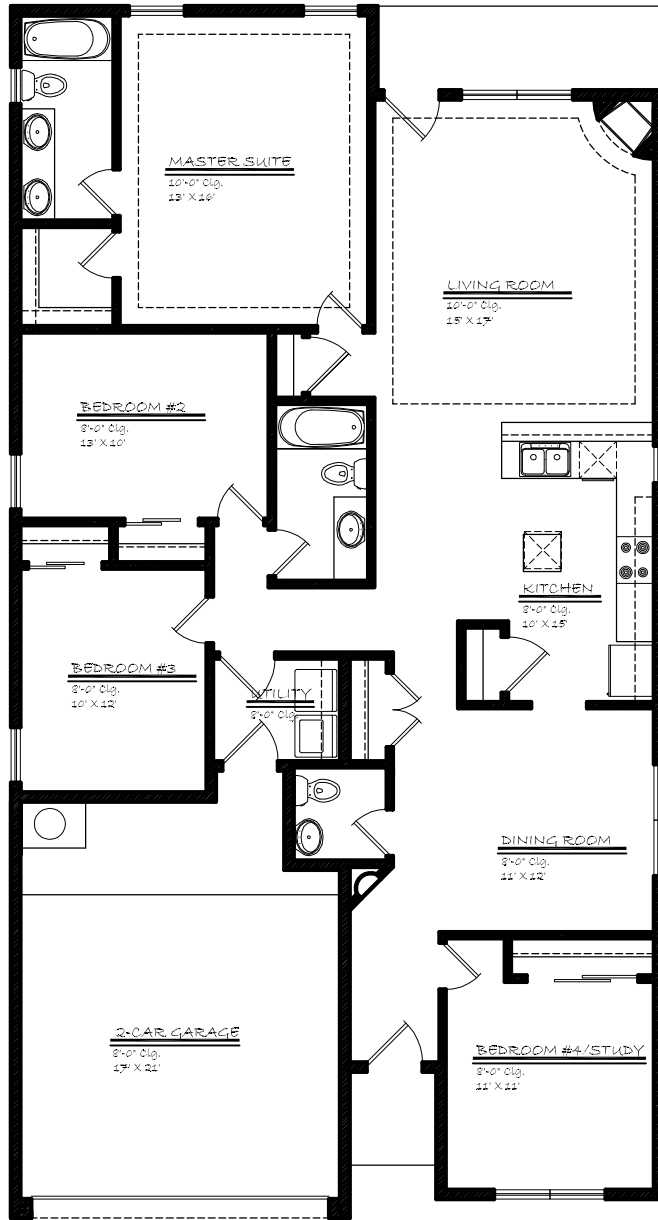

**“RachelMatthewHomes”**  
By Steve Nakamura

Plumeria 1764 SQ. FT.